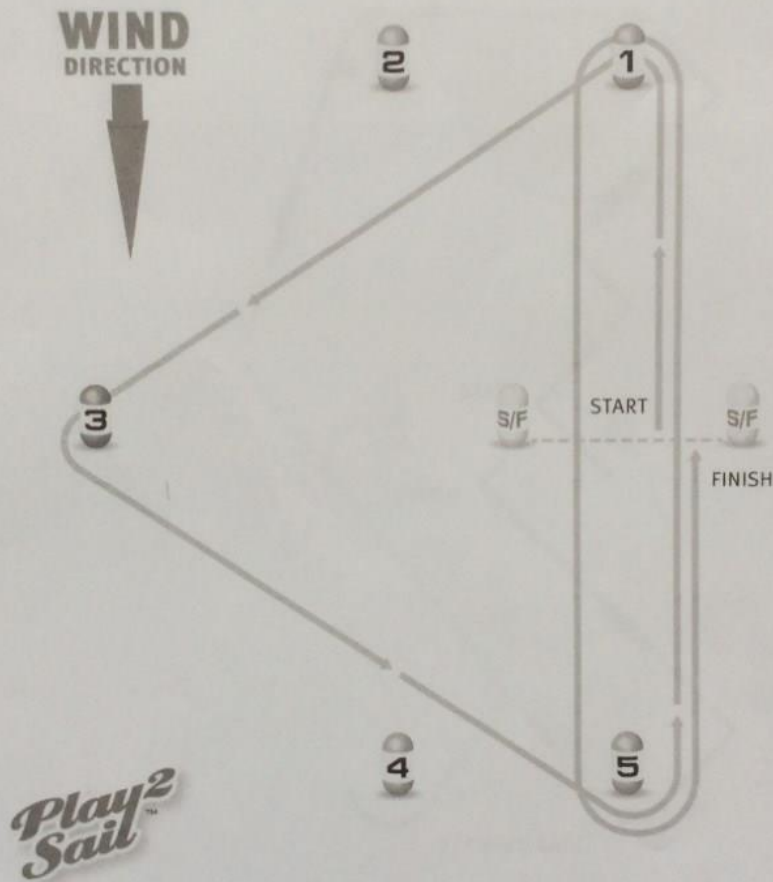

# TRIANGLE

START - 1 - 3 - 5 - FINISH

WIND  
DIRECTION

Cookie settings

**Play2  
Sail™**

[www.dockstahavet.se/play-to-sail](http://www.dockstahavet.se/play-to-sail)

Description:

- **START** from the Start/Finish line between the yellow marks
- Sail upwind toward the Mark 1
- Keep the mark 1 on your left and sail toward mark 3
- Keep the mark 3 on your left and sail toward mark 5, that you will keep to your left to
- Sail upwind and cross the **FINISH** line

OLYMPIC COURSE

**OLYMPIC** START - 1 - 3 - 5 - 1 - 5 - FINISH

Description:

- **START** from the Start/Finish line between the yellow marks
- Sail upwind toward the mark 1
- Keep the mark 1 on your left and sail toward mark 3
- Keep the mark 3 on your left and sail toward the mark 5
- Keep the mark 5 on your left and sail upwind toward the mark 1
- Keep the mark 1 on your left and sail downwind toward the mark 5
- Keep the mark 5 on your left and sail upwind to cross the **FINISH** line

WINDWARD/LEEWARD COURSE

Description:

- **START** from the Start/Finish line between the yellow marks
- Sail upwind toward the mark 1
- Keep the mark 1 on your left and sail toward mark 2
- Keep the mark 2 on your left and sail downwind toward the Leeward gate
- Pass into the Leeward gate sailing around either the mark 4 or 5
- Sail upwind to cross the **FINISH** line