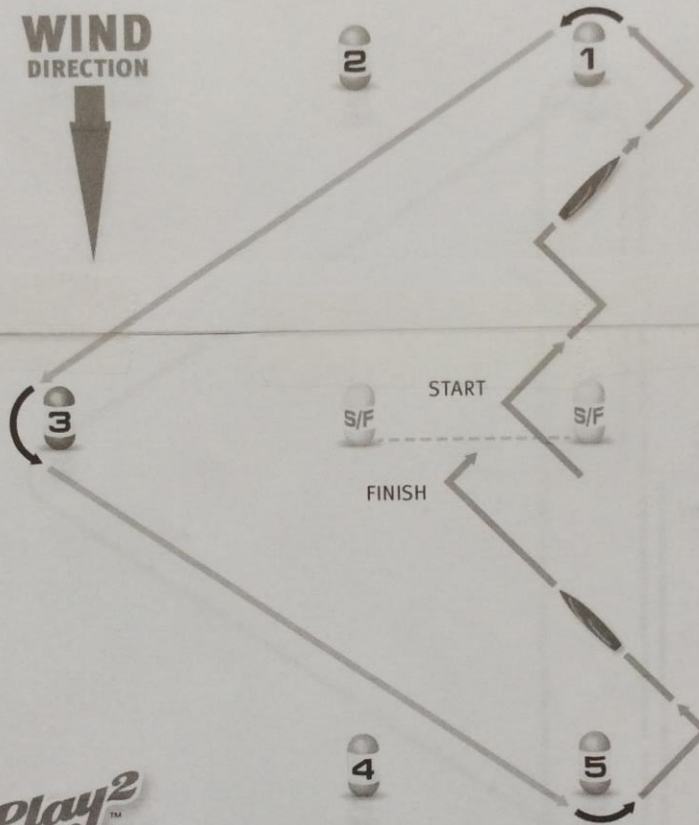

# TRIANGLE

START - 1 - 3 - 5 - FINISH

WIND  
DIRECTION

Cookie settings

**Play2  
Sail™**

[www.dockstahavet.se/play-to-sail](http://www.dockstahavet.se/play-to-sail)

Description:

- **START** from the Start/Finish line between the yellow marks
- Sail upwind toward the Mark 1
- Keep the mark 1 on your left and sail toward mark 3
- Keep the mark 3 on your left and sail toward mark 5, that you will keep to your left to
- Sail upwind and cross the **FINISH** line

OLYMPIC COURSE

**OLYMPIC** START - 1 - 3 - 5 - 1 - 5 - FINISH

Description:

- **START** from the Start/Finish line between the yellow marks
- Sail upwind toward the mark 1
- Keep the mark 1 on your left and sail toward mark 3
- Keep the mark 3 on your left and sail toward the mark 5
- Keep the mark 5 on your left and sail upwind toward the mark 1
- Keep the mark 1 on your left and sail downwind toward the mark 5
- Keep the mark 5 on your left and sail upwind to cross the **FINISH** line

WINDWARD/LEEWARD COURSE

Description:

- **START** from the Start/Finish line between the yellow marks
- Sail upwind toward the mark 1
- Keep the mark 1 on your left and sail toward mark 2
- Keep the mark 2 on your left and sail downwind toward the Leeward gate
- Pass into the Leeward gate sailing around either the mark 4 or 5
- Sail upwind to cross the **FINISH** line